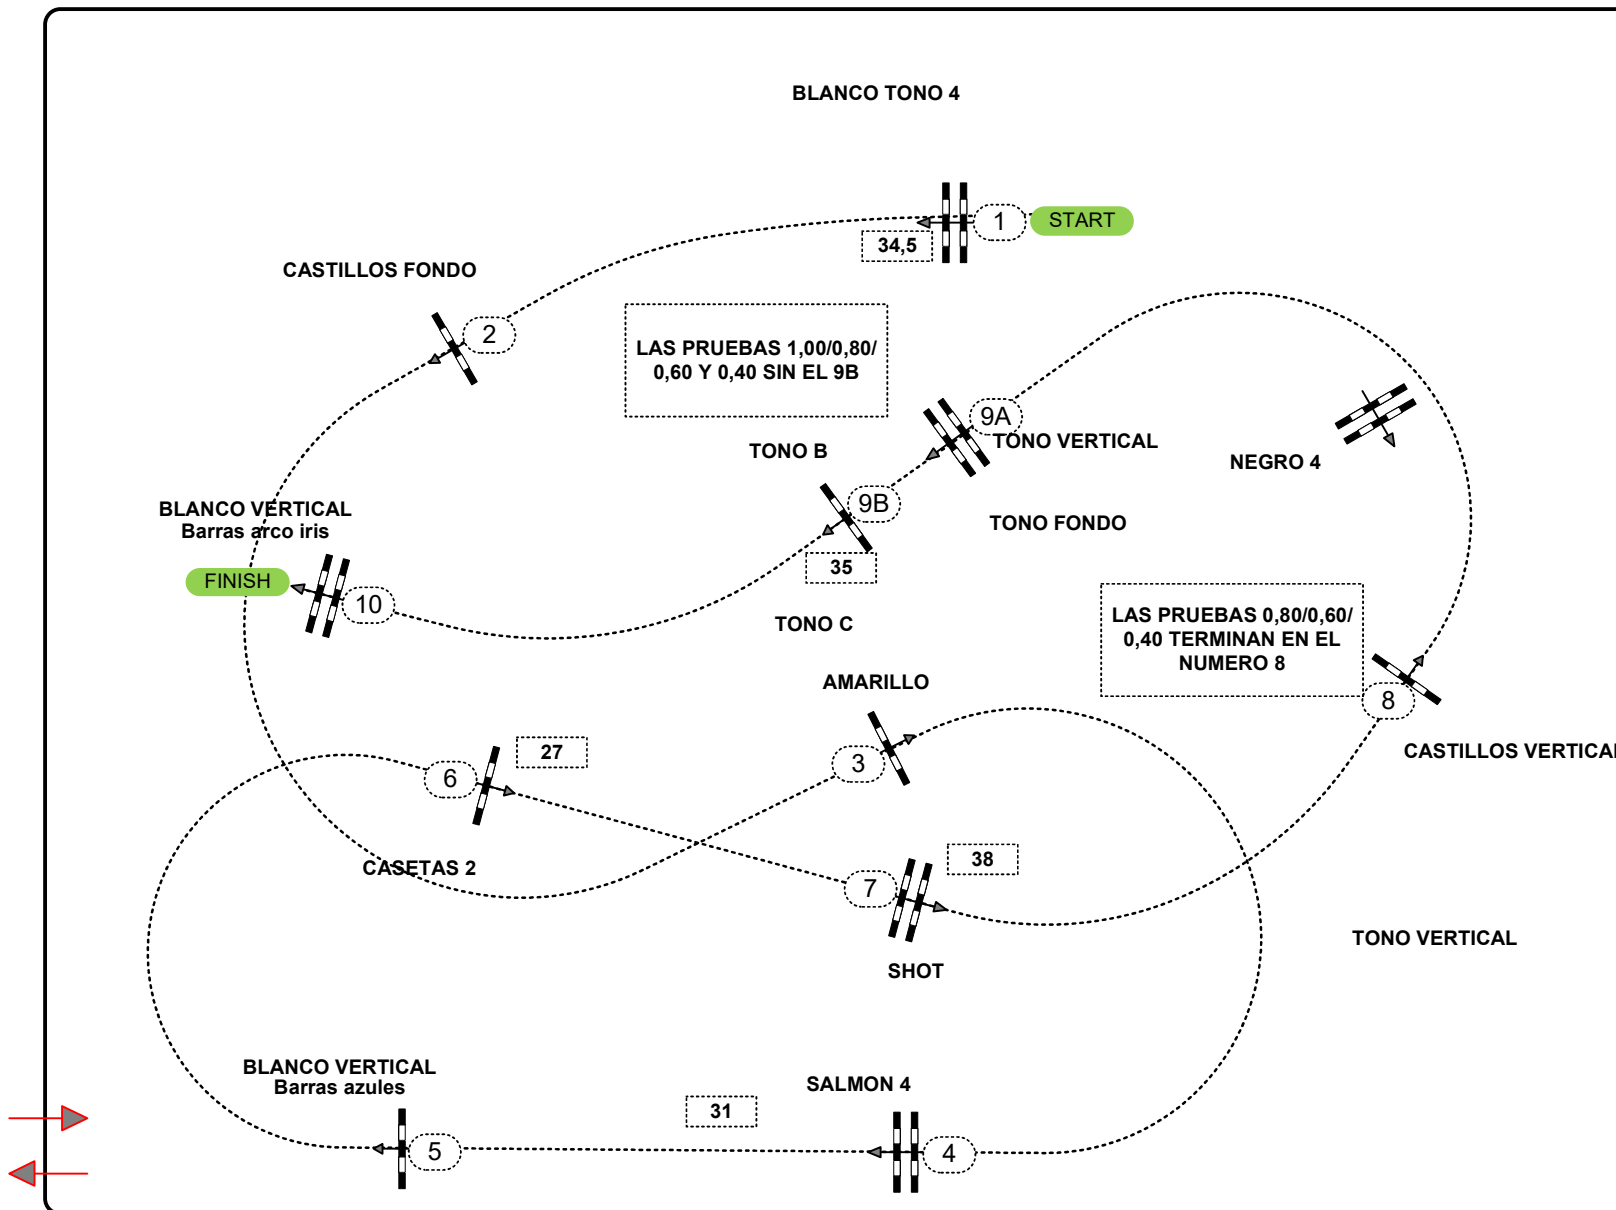

SABADO
1,10/1,00/0,80/
0,60/0,40

Table: A
National RG:
FEI RG / Art. 238.2.2
Height: 1,10 m

Speed: 325 m/min

Length: 0 m
Time allowed: 0 sec
Time limit: 0 sec

Obstacles: 10
Efforts: 11
Penalty sec
Closed combination:

JURADO

MT
MANUEL TEREÑEZ
manuelterenezc@gmail.com

JEFES DE PISTA:
MANUEL TEREÑEZ CAMACHO
PALOMA ALDIR GARCIA