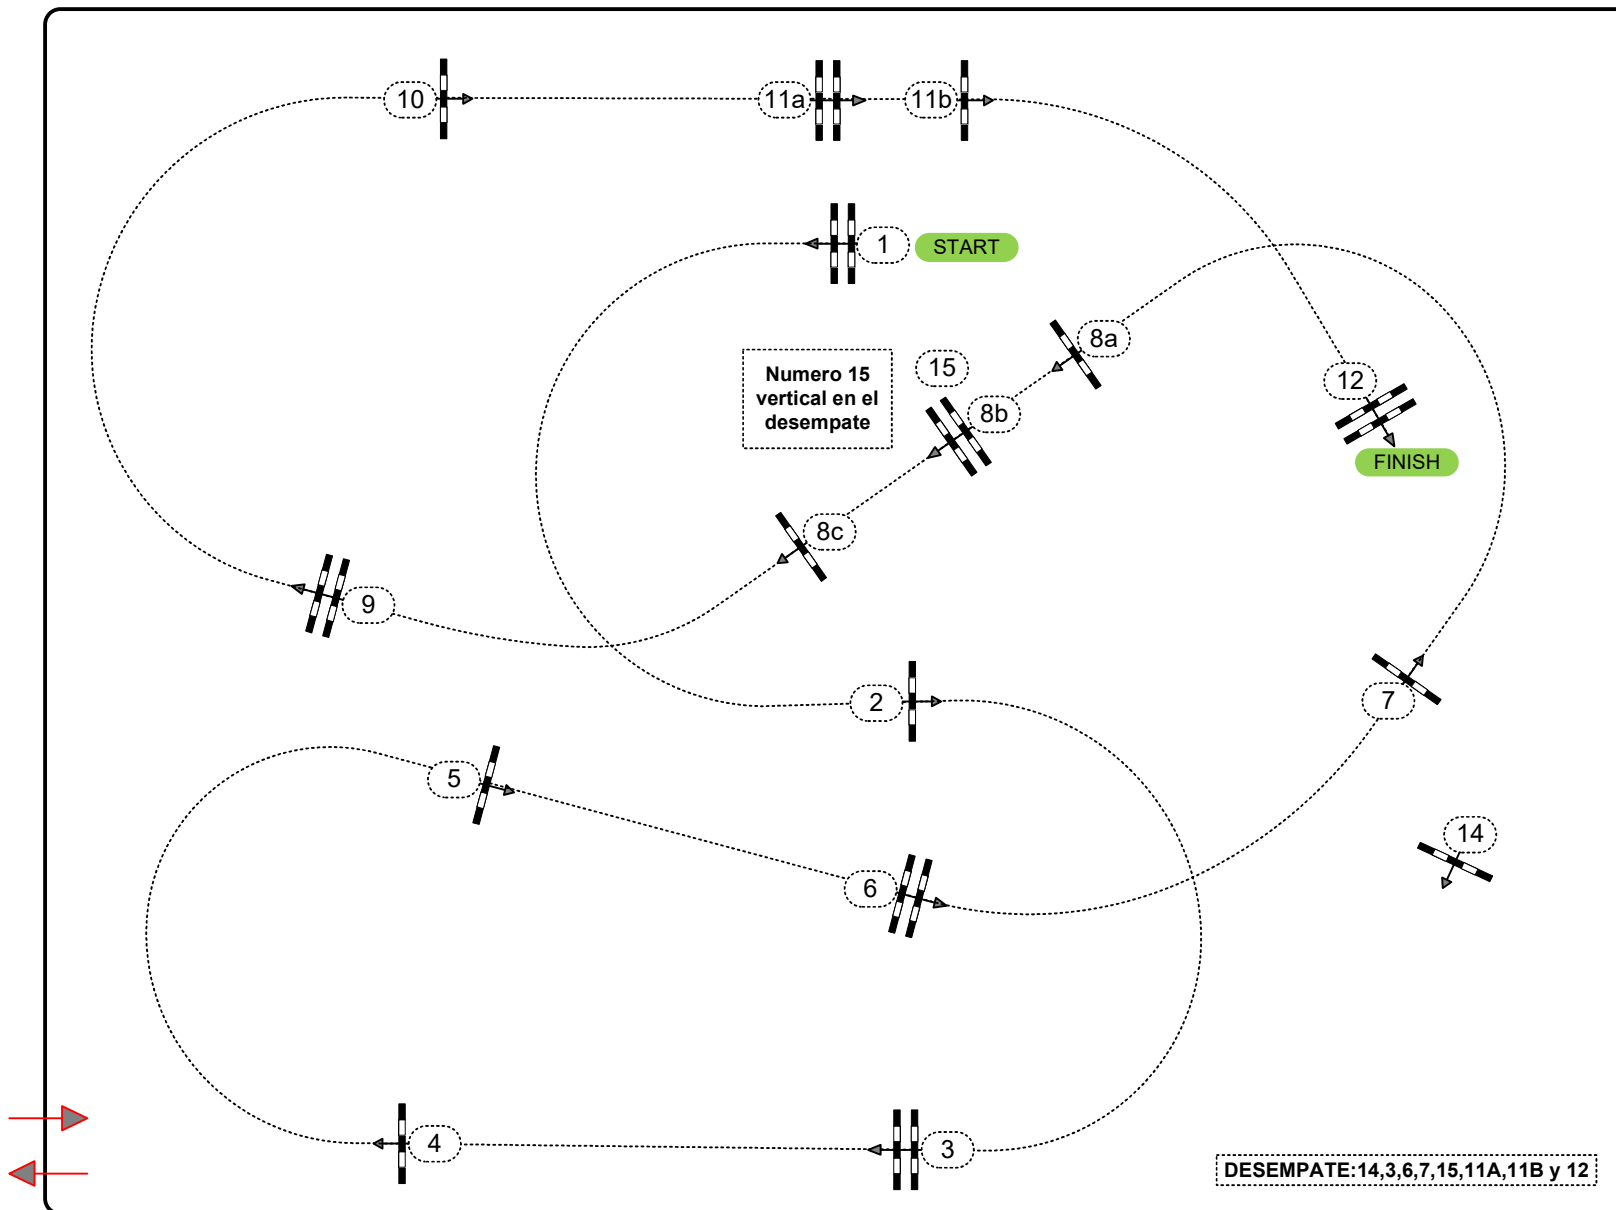

SABADO
1,30 ACC Y
DESEMPATE

Table: A
National RG:
FEI RG / Art. 238.2.2
Height: 1,30 m

Speed: 350 m/min

Length: 0 m
Time allowed: 0 sec
Time limit: 0 sec

Obstacles: 12
Efforts: 15
Penalty sec
Closed combination:

1st Jump-off:
14,3,6,7,15,11a,11b,12
Length: 0 m
Time allowed: 0 sec
Time limit: 0 sec

MT

MANUEL TEREÑEZ
manuelterenezc@gmail.com

JEFES DE PISTA:
MANUEL TEREÑEZ CAMACHO
PALOMA ALDIR GARCIA

JURADO