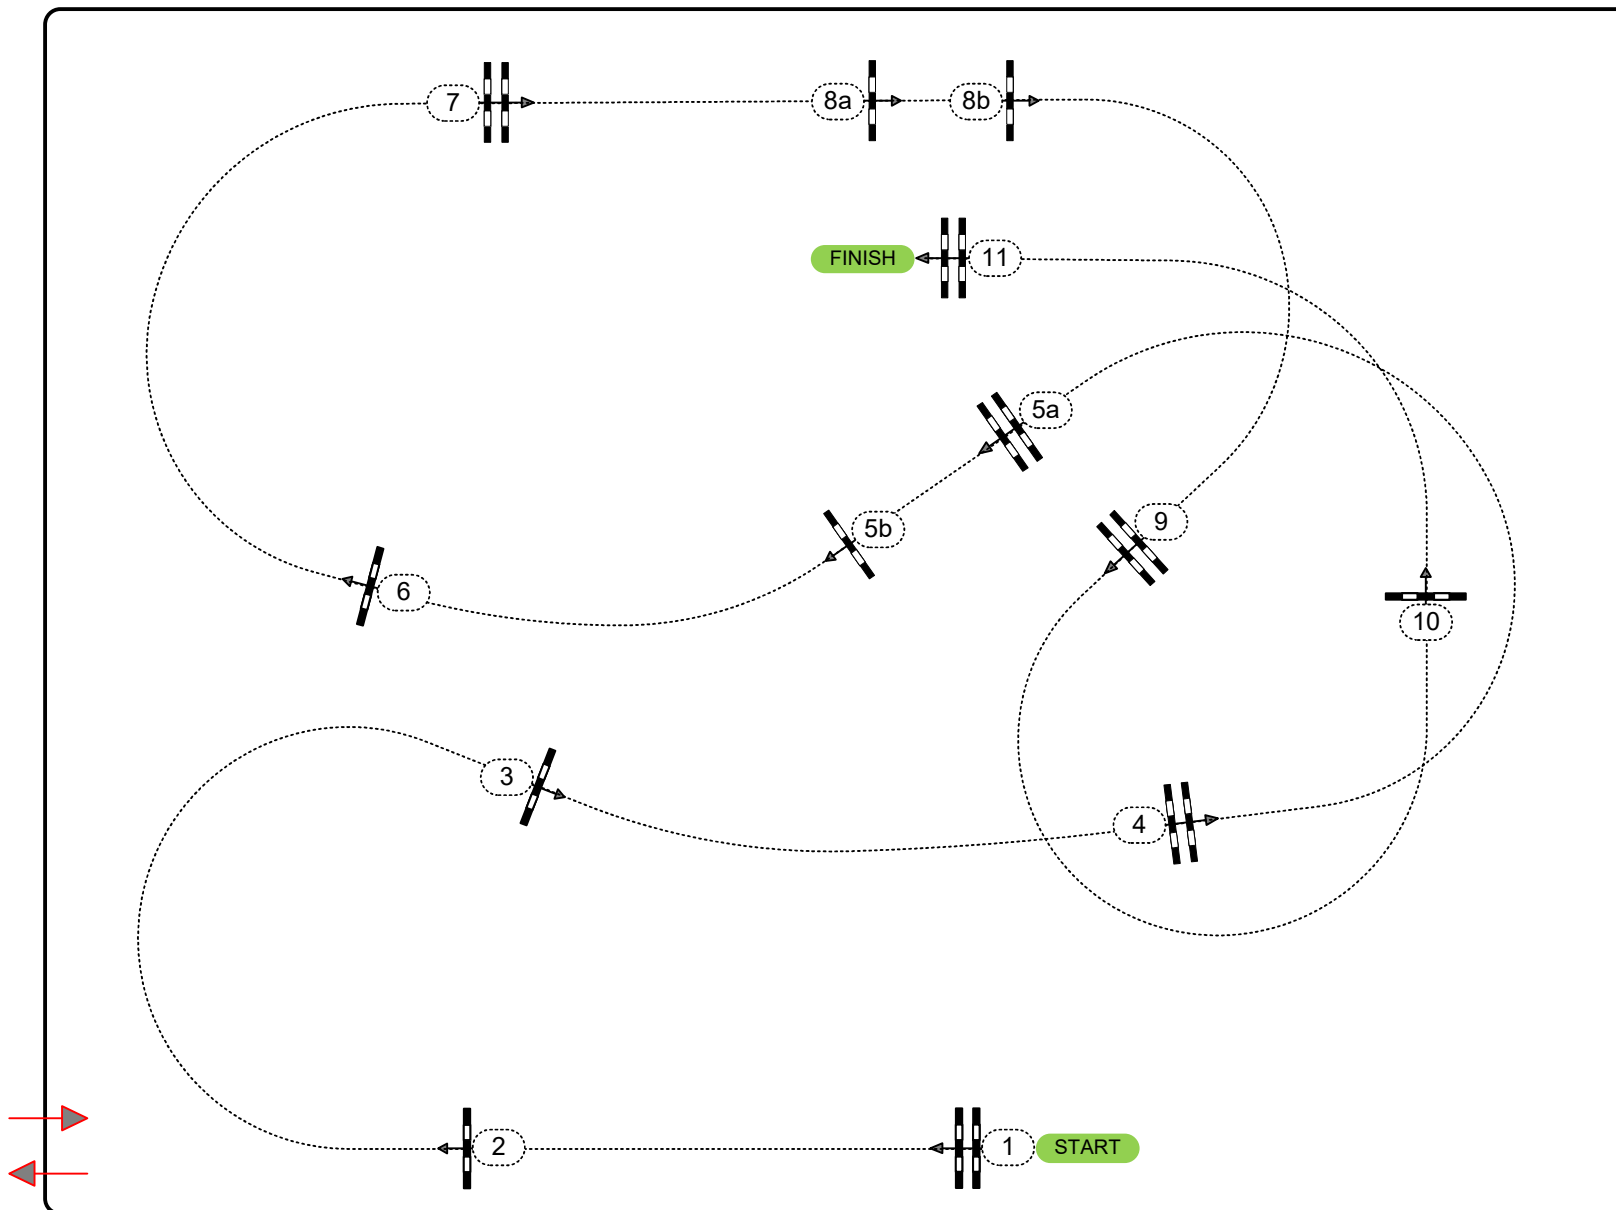

SABADO

1,35 ACC

Table: A
National RG:
FEI RG / Art. 238.2.1
Height: 1,35 m

Speed: 375 m/min

Length: 0 m
Time allowed: 0 sec
Time limit: 0 sec

Obstacles: 11
Efforts: 13
Penalty sec
Closed combination:

JURADO

MT
MANUEL TEREÑEZ
manueltereñez@gmail.com

JEFES DE PISTA:
MANUEL TEREÑEZ CAMACHO
PALOMA ALDIR GARCIA