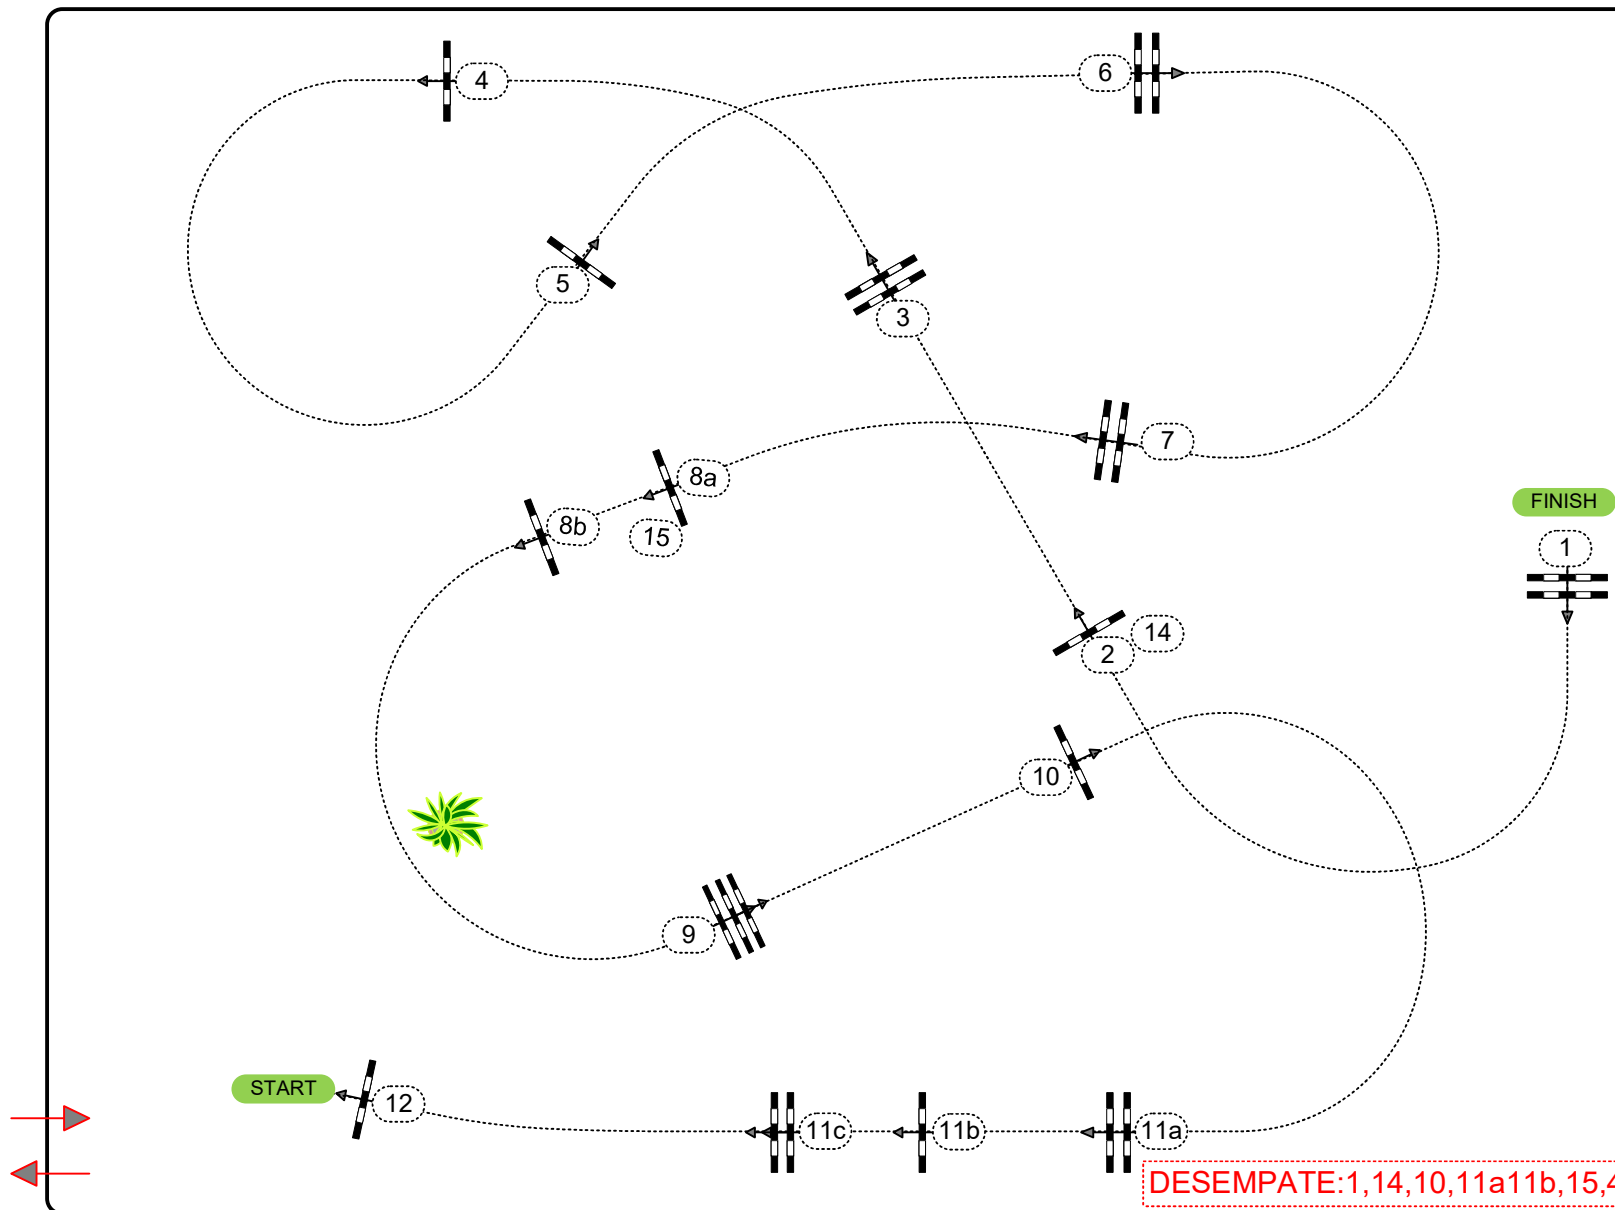

DOMINGO

1,40 ACC Y
DESEMPATE

Table: A
National RG:
FEI RG / Art. 238.2.2.
Height: 1,40 m

Speed: 375 m/min

Length: 0 m
Time allowed: 0 sec
Time limit: 0 sec

Obstacles: 12
Efforts: 15
Penalty sec
Closed combination:

1st Jump-off:
1,14,10,11a,11b,15,4
Length: 0 m
Time allowed: 0 sec
Time limit: 0 sec

MT

MANUEL TEREÑEZ
manuelterenezc@gmail.com

JEFES DE PISTA:
MANUEL TEREÑEZ CAMACHO
PALOMA ALDIR GARCIA

JURADO